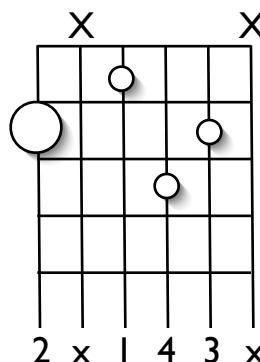

E root barres & moveable shapes

courtesy of
www.jandkmusicstudio.com

M6

fret

1	2	3	4	5	6	7	8	9	10	11	12

note

F	F#/Gb	G	G#/Ab	A	A#/Bb	B	C	C#/Db	D	D#/Eb	E