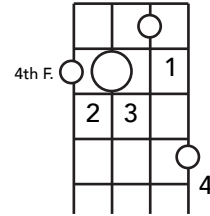

# Ukulele Root C Barres & Moveable Shapes

courtesy of jandkmusicstudio.com

(All roots shown as E)

Major

Minor

7

M7

m7

mM7

m7b5  
(half-dim 7)

dim7

Aug (+)

M6

m6

notes in  
open position

Fret

1	2	3	4	5	6	7	8	9	10	11	12
---	---	---	---	---	---	---	---	---	----	----	----

C String

A#/Bb	<b>D</b>	D#/Eb	<b>E</b>	<b>F</b>	F#/Gb	<b>G</b>	G#/Ab	<b>A</b>	A#/Bb	<b>B</b>	<b>C</b>
-------	----------	-------	----------	----------	-------	----------	-------	----------	-------	----------	----------