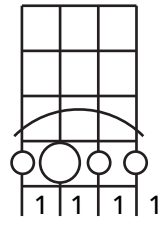

# Ukulele Root C Barres & Moveable Shapes

courtesy of jandkmusicstudio.com

(All roots shown as E)

Major

Minor

7

M7

m7

mM7

m7b5  
(half-dim 7)

dim7

Aug (+)

M6

m6

notes in  
open position

Fret

1	2	3	4	5	6	7	8	9	10	11	12
---	---	---	---	---	---	---	---	---	----	----	----

C String

A#/Bb	<b>D</b>	D#/Eb	<b>E</b>	<b>F</b>	F#/Gb	<b>G</b>	G#/Ab	<b>A</b>	A#/Bb	<b>B</b>	<b>C</b>
-------	----------	-------	----------	----------	-------	----------	-------	----------	-------	----------	----------