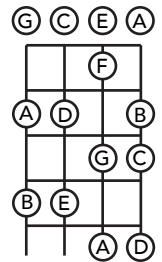

# Ukulele Root C Barres & Moveable Shapes

courtesy of jandkmusicstudio.com

(All roots shown as E)

Major

Minor

7

M7

m7

mM7

m7b5  
(half-dim 7)

dim7

Aug (+)

M6

m6

notes in  
open position

Fret

1	2	3	4	5	6	7	8	9	10	11	12
---	---	---	---	---	---	---	---	---	----	----	----

C String

A#/Bb	<b>D</b>	D#/Eb	<b>E</b>	<b>F</b>	F#/Gb	<b>G</b>	G#/Ab	<b>A</b>	A#/Bb	<b>B</b>	<b>C</b>
-------	----------	-------	----------	----------	-------	----------	-------	----------	-------	----------	----------