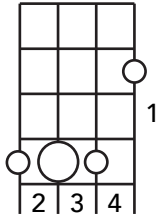

# Ukulele Root C Barres & Moveable Shapes

courtesy of jandkmusicstudio.com

(All roots shown as E)

Major

Minor

7

M7

m7

mM7

m7b5  
(half-dim 7)

dim7

Aug (+)

M6

m6

notes in  
open position

Fret

1	2	3	4	5	6	7	8	9	10	11	12
---	---	---	---	---	---	---	---	---	----	----	----

C String

A#/Bb	<b>D</b>	D#/Eb	<b>E</b>	<b>F</b>	F#/Gb	<b>G</b>	G#/Ab	<b>A</b>	A#/Bb	<b>B</b>	<b>C</b>
-------	----------	-------	----------	----------	-------	----------	-------	----------	-------	----------	----------