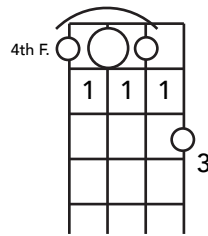

# Ukulele Root C Barres & Moveable Shapes

courtesy of jandkmusicstudio.com

(All roots shown as E)

Major

Minor

7

M7

m7

mM7

m7b5  
(half-dim 7)

dim7

Aug (+)

M6

m6

notes in  
open position

Fret

1	2	3	4	5	6	7	8	9	10	11	12
---	---	---	---	---	---	---	---	---	----	----	----

C String

A#/Bb	<b>D</b>	D#/Eb	<b>E</b>	<b>F</b>	F#/Gb	<b>G</b>	G#/Ab	<b>A</b>	A#/Bb	<b>B</b>	<b>C</b>
-------	----------	-------	----------	----------	-------	----------	-------	----------	-------	----------	----------