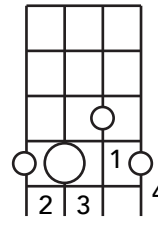

# Ukulele Root C Barres & Moveable Shapes

courtesy of jandkmusicstudio.com

(All roots shown as E)

Major

Minor

7

M7

m7

mM7

m7b5  
(half-dim 7)

dim7

Aug (+)

M6

m6

notes in  
open position

Fret

1	2	3	4	5	6	7	8	9	10	11	12
---	---	---	---	---	---	---	---	---	----	----	----

C String

A#/Bb	<b>D</b>	D#/Eb	<b>E</b>	<b>F</b>	F#/Gb	<b>G</b>	G#/Ab	<b>A</b>	A#/Bb	<b>B</b>	<b>C</b>
-------	----------	-------	----------	----------	-------	----------	-------	----------	-------	----------	----------