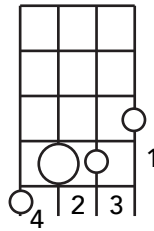

# Ukulele Root C Barres & Moveable Shapes

courtesy of jandkmusicstudio.com

(All roots shown as E)

Major

Minor

7

M7

m7

mM7

m7b5  
(half-dim 7)

dim7

Aug (+)

M6

m6

notes in  
open position

Fret

1	2	3	4	5	6	7	8	9	10	11	12
---	---	---	---	---	---	---	---	---	----	----	----

C String

A#/Bb	<b>D</b>	D#/Eb	<b>E</b>	<b>F</b>	F#/Gb	<b>G</b>	G#/Ab	<b>A</b>	A#/Bb	<b>B</b>	<b>C</b>
-------	----------	-------	----------	----------	-------	----------	-------	----------	-------	----------	----------