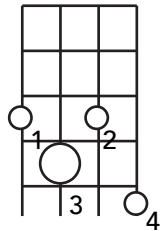

# Ukulele Root C Barres & Moveable Shapes

courtesy of jandkmusicstudio.com

(All roots shown as E)

Major

Minor

7

M7

m7

mM7

m7b5  
(half-dim 7)

dim7

Aug (+)

M6

m6

notes in  
open position

Fret

1	2	3	4	5	6	7	8	9	10	11	12
---	---	---	---	---	---	---	---	---	----	----	----

C String

A#/Bb	<b>D</b>	D#/Eb	<b>E</b>	<b>F</b>	F#/Gb	<b>G</b>	G#/Ab	<b>A</b>	A#/Bb	<b>B</b>	<b>C</b>
-------	----------	-------	----------	----------	-------	----------	-------	----------	-------	----------	----------