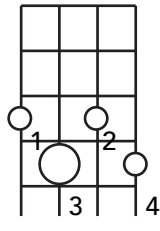

# Ukulele Root C Barres & Moveable Shapes

courtesy of jandkmusicstudio.com

(All roots shown as E)

Major

Minor

7

M7

m7

mM7

m7b5  
(half-dim 7)

dim7

Aug (+)

M6

m6

notes in  
open position

Fret

1	2	3	4	5	6	7	8	9	10	11	12
---	---	---	---	---	---	---	---	---	----	----	----

C String

A#/Bb	<b>D</b>	D#/Eb	<b>E</b>	<b>F</b>	F#/Gb	<b>G</b>	G#/Ab	<b>A</b>	A#/Bb	<b>B</b>	<b>C</b>
-------	----------	-------	----------	----------	-------	----------	-------	----------	-------	----------	----------