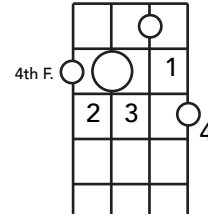

# Ukulele Root C Barres & Moveable Shapes

courtesy of jandkmusicstudio.com

(All roots shown as E)

Major

Minor

7

M7

m7

mM7

m7b5  
(half-dim 7)

dim7

Aug (+)

M6

m6

notes in  
open position

Fret

1	2	3	4	5	6	7	8	9	10	11	12
---	---	---	---	---	---	---	---	---	----	----	----

C String

A#/Bb	<b>D</b>	D#/Eb	<b>E</b>	<b>F</b>	F#/Gb	<b>G</b>	G#/Ab	<b>A</b>	A#/Bb	<b>B</b>	<b>C</b>
-------	----------	-------	----------	----------	-------	----------	-------	----------	-------	----------	----------