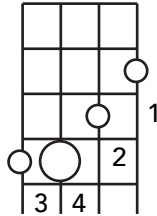

# Ukulele Root C Barres & Moveable Shapes

courtesy of jandkmusicstudio.com

(All roots shown as E)

Major

Minor

7

M7

m7

mM7

m7b5  
(half-dim 7)

dim7

Aug (+)

M6

m6

notes in  
open position

Fret

1	2	3	4	5	6	7	8	9	10	11	12
---	---	---	---	---	---	---	---	---	----	----	----

C String

A#/Bb	<b>D</b>	D#/Eb	<b>E</b>	<b>F</b>	F#/Gb	<b>G</b>	G#/Ab	<b>A</b>	A#/Bb	<b>B</b>	<b>C</b>
-------	----------	-------	----------	----------	-------	----------	-------	----------	-------	----------	----------