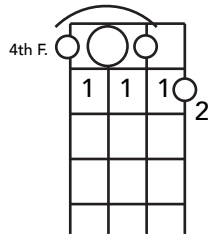

# Ukulele Root C Barres & Moveable Shapes

courtesy of jandkmusicstudio.com

(All roots shown as E)

Major

Minor

7

M7

m7

mM7

m7b5  
(half-dim 7)

dim7

Aug (+)

M6

m6

notes in  
open position

Fret

1	2	3	4	5	6	7	8	9	10	11	12
---	---	---	---	---	---	---	---	---	----	----	----

C String

A#/Bb	<b>D</b>	D#/Eb	<b>E</b>	<b>F</b>	F#/Gb	<b>G</b>	G#/Ab	<b>A</b>	A#/Bb	<b>B</b>	<b>C</b>
-------	----------	-------	----------	----------	-------	----------	-------	----------	-------	----------	----------